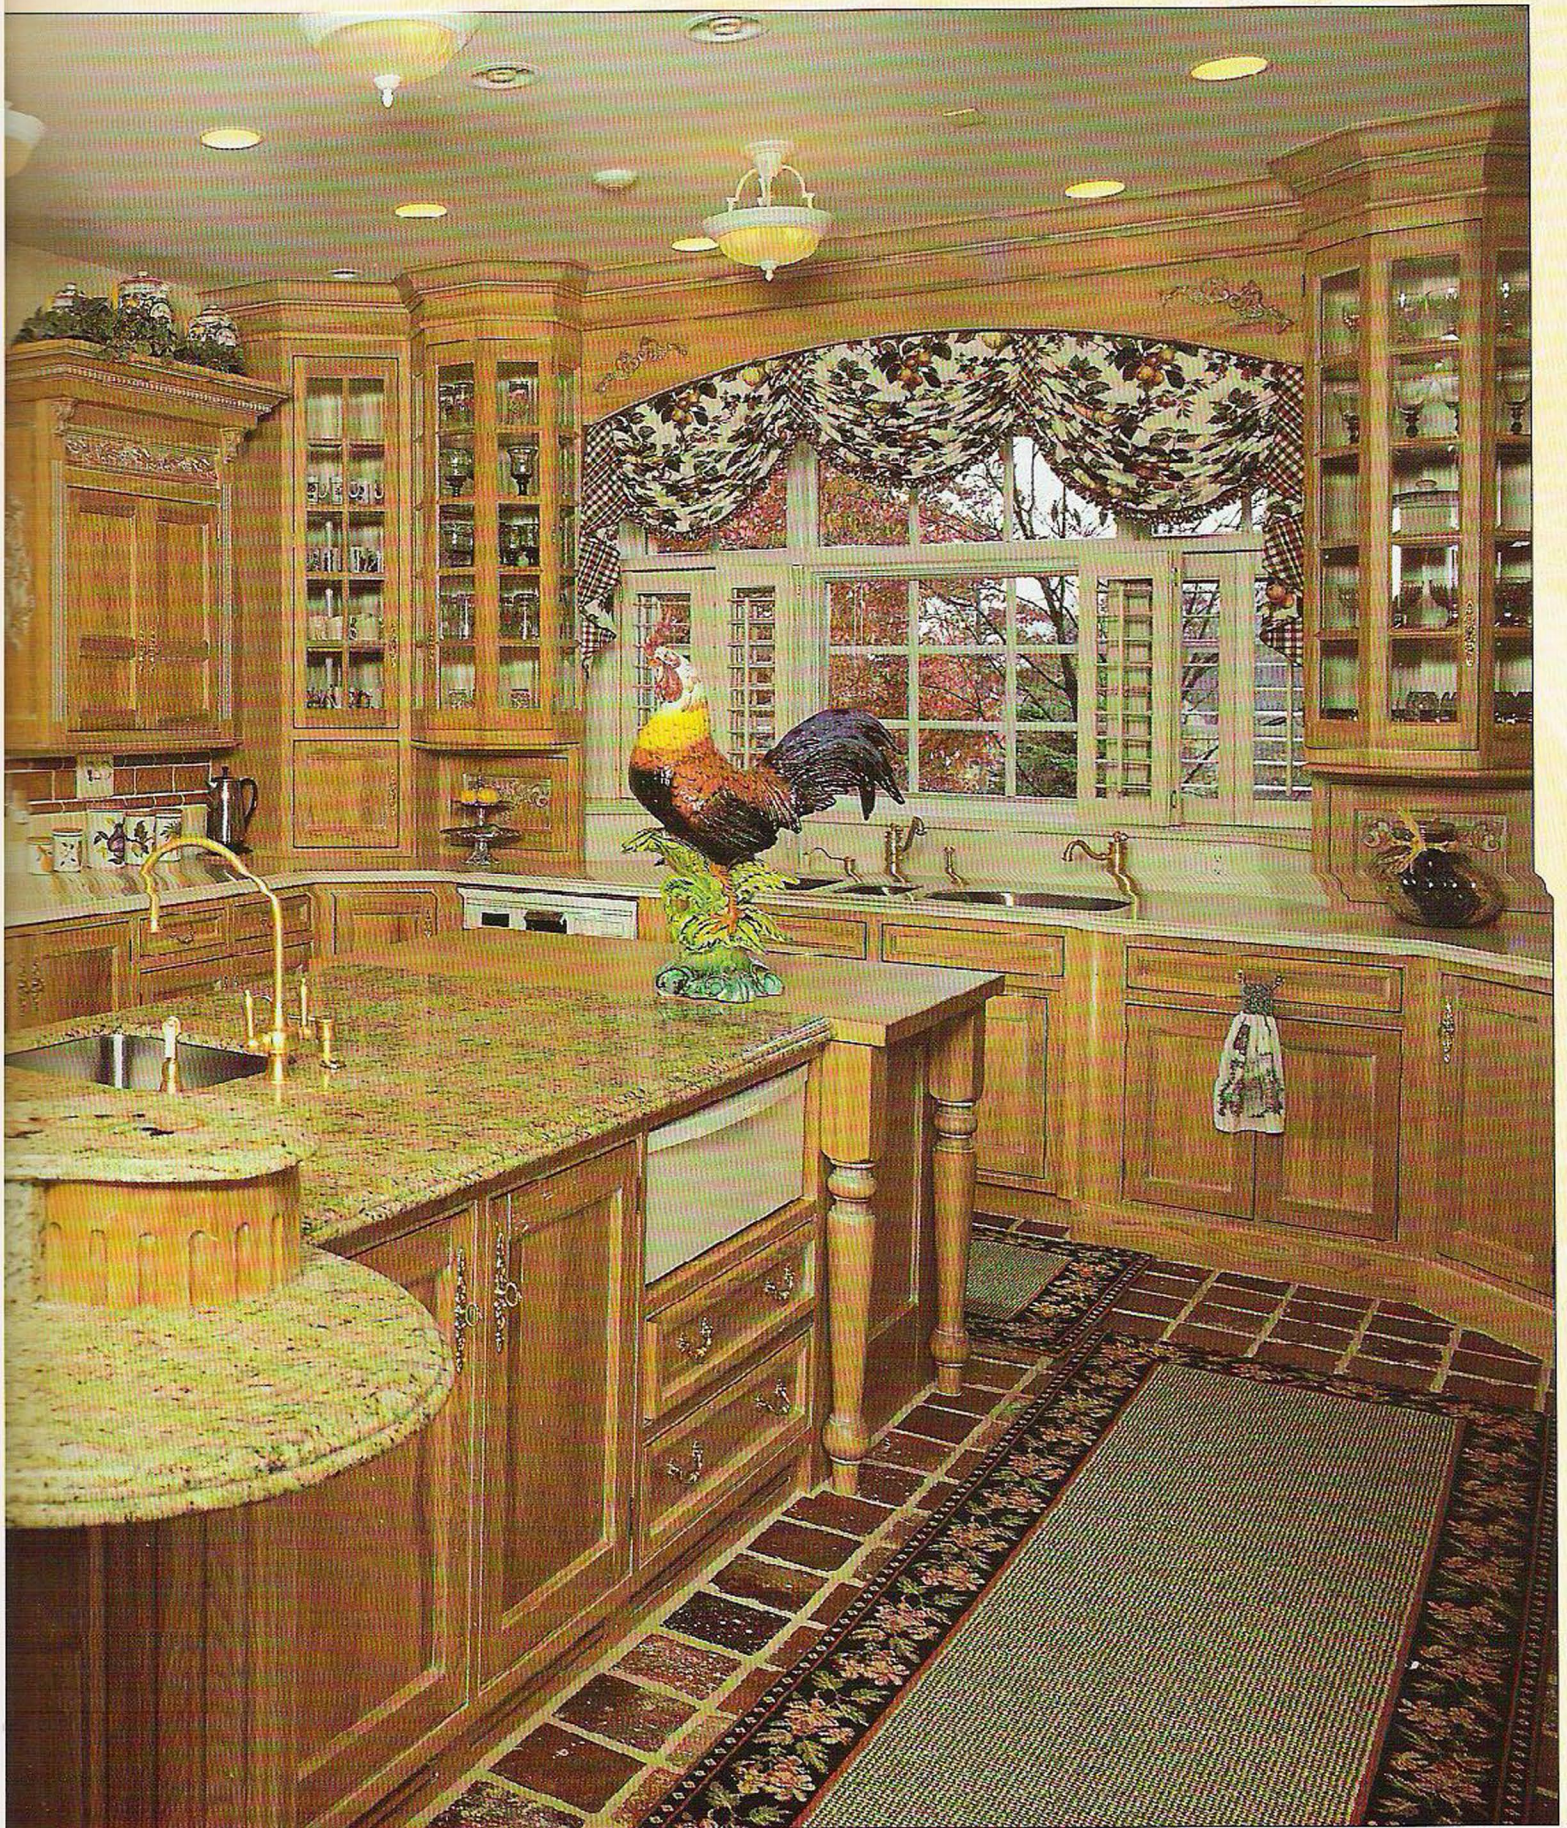

Cabinetry design by Maxwell/Waltz Interiors.

Cabinetry design by Maxwell/Waltz Interiors.